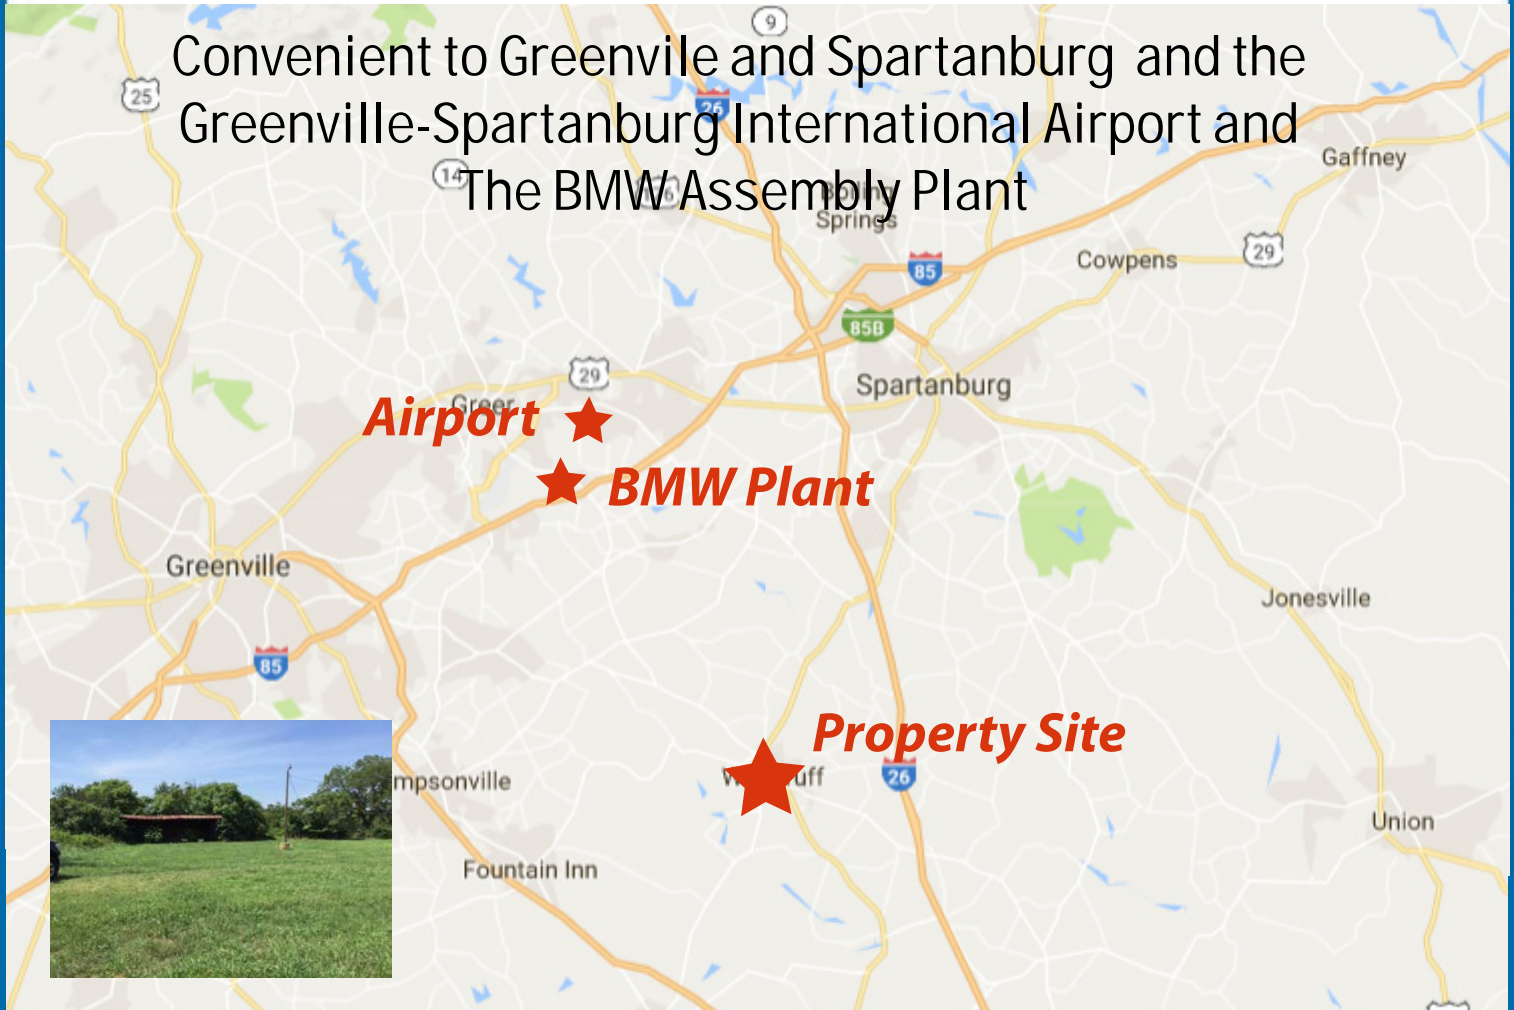

8.86 Acres for Sale

The Sadie G. McLeod Property *Woodruff, SC ★ Spartanburg County*

Convenient to the BMW Assembly Plant

Selling 8.86 Acres of Mostly Pasture Land with Pond

Directions: located at 2210 Sharon Road, Woodruff, South Carolina in Spartanburg, County.

Convenient to Greenville and Spartanburg and the
Greenville-Spartanburg International Airport and
The BMW Assembly Plant

Call John Livingston at Bush River Realty
864-547-8469 for more information!

301 North Broad Street, Clinton, SC 29328 **864-547-8469**